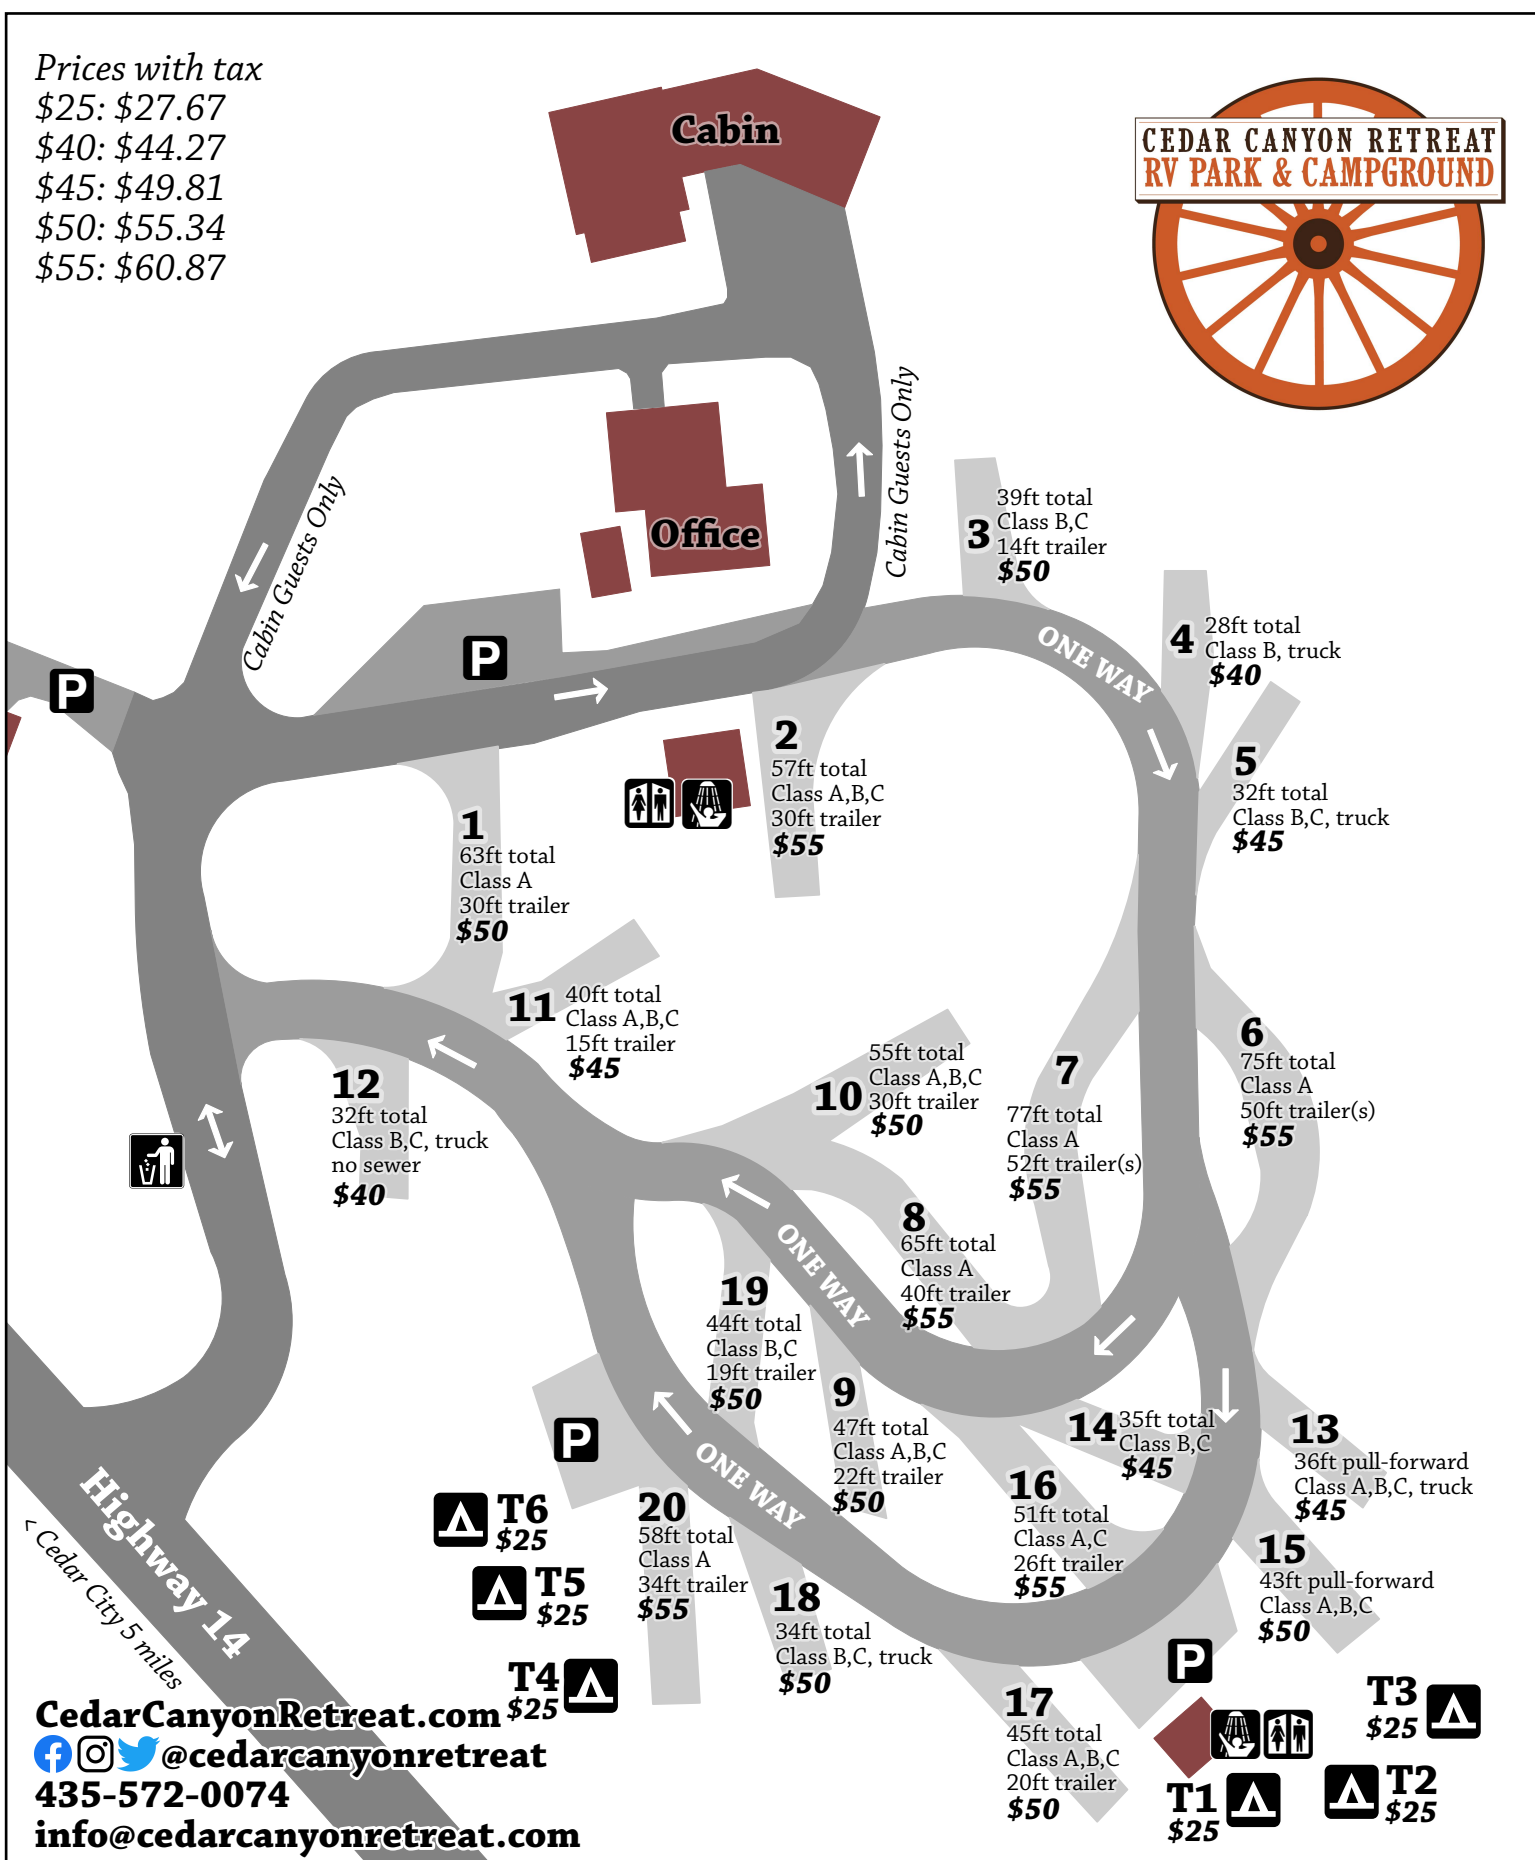

Prices with tax

- \$25: \$27.67
- \$40: \$44.27
- \$45: \$49.81
- \$50: \$55.34
- \$55: \$60.87

Highway 14  
 Cedar City 5 miles

**CedarCanyonRetreat.com**  
 @cedarcanyonretreat  
 435-572-0074  
 info@cedarcanyonretreat.com

T6 \$25

T5 \$25

T4 \$25

T3 \$25

T1 \$25

T2 \$25

1  
 63ft total  
 Class A  
 30ft trailer  
**\$50**

2  
 57ft total  
 Class A,B,C  
 30ft trailer  
**\$55**

11  
 40ft total  
 Class A,B,C  
 15ft trailer  
**\$45**

12  
 32ft total  
 Class B,C, truck  
 no sewer  
**\$40**

10  
 55ft total  
 Class A,B,C  
 30ft trailer  
**\$50**

7  
 77ft total  
 Class A  
 52ft trailer(s)  
**\$55**

5  
 32ft total  
 Class B,C, truck  
**\$45**